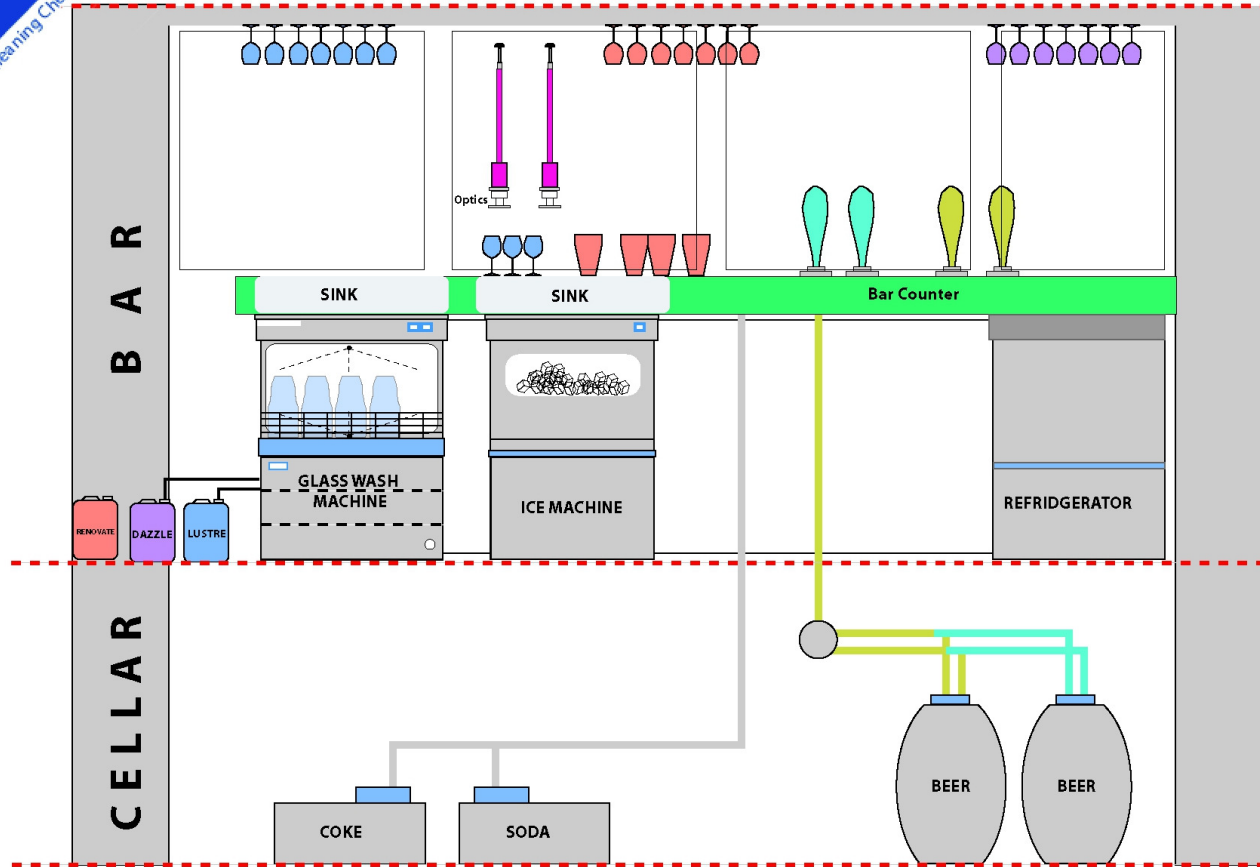

SKY BAR HYGIENE PLAN

DAZZLE

LUSTRE

RENOVATE

REMEDY

EXPRESS

RAINBOW

SUPREME

BAR CLEANER

REMEDY - Cellar & Bar cleaner

BEER LINE CLEANER

EXPRESS - BLC

BEER LINE CLEANER

RAINBOW - Coloured BLC

LIMESCALE REMOVER

SUPREME - Machine Cleaner